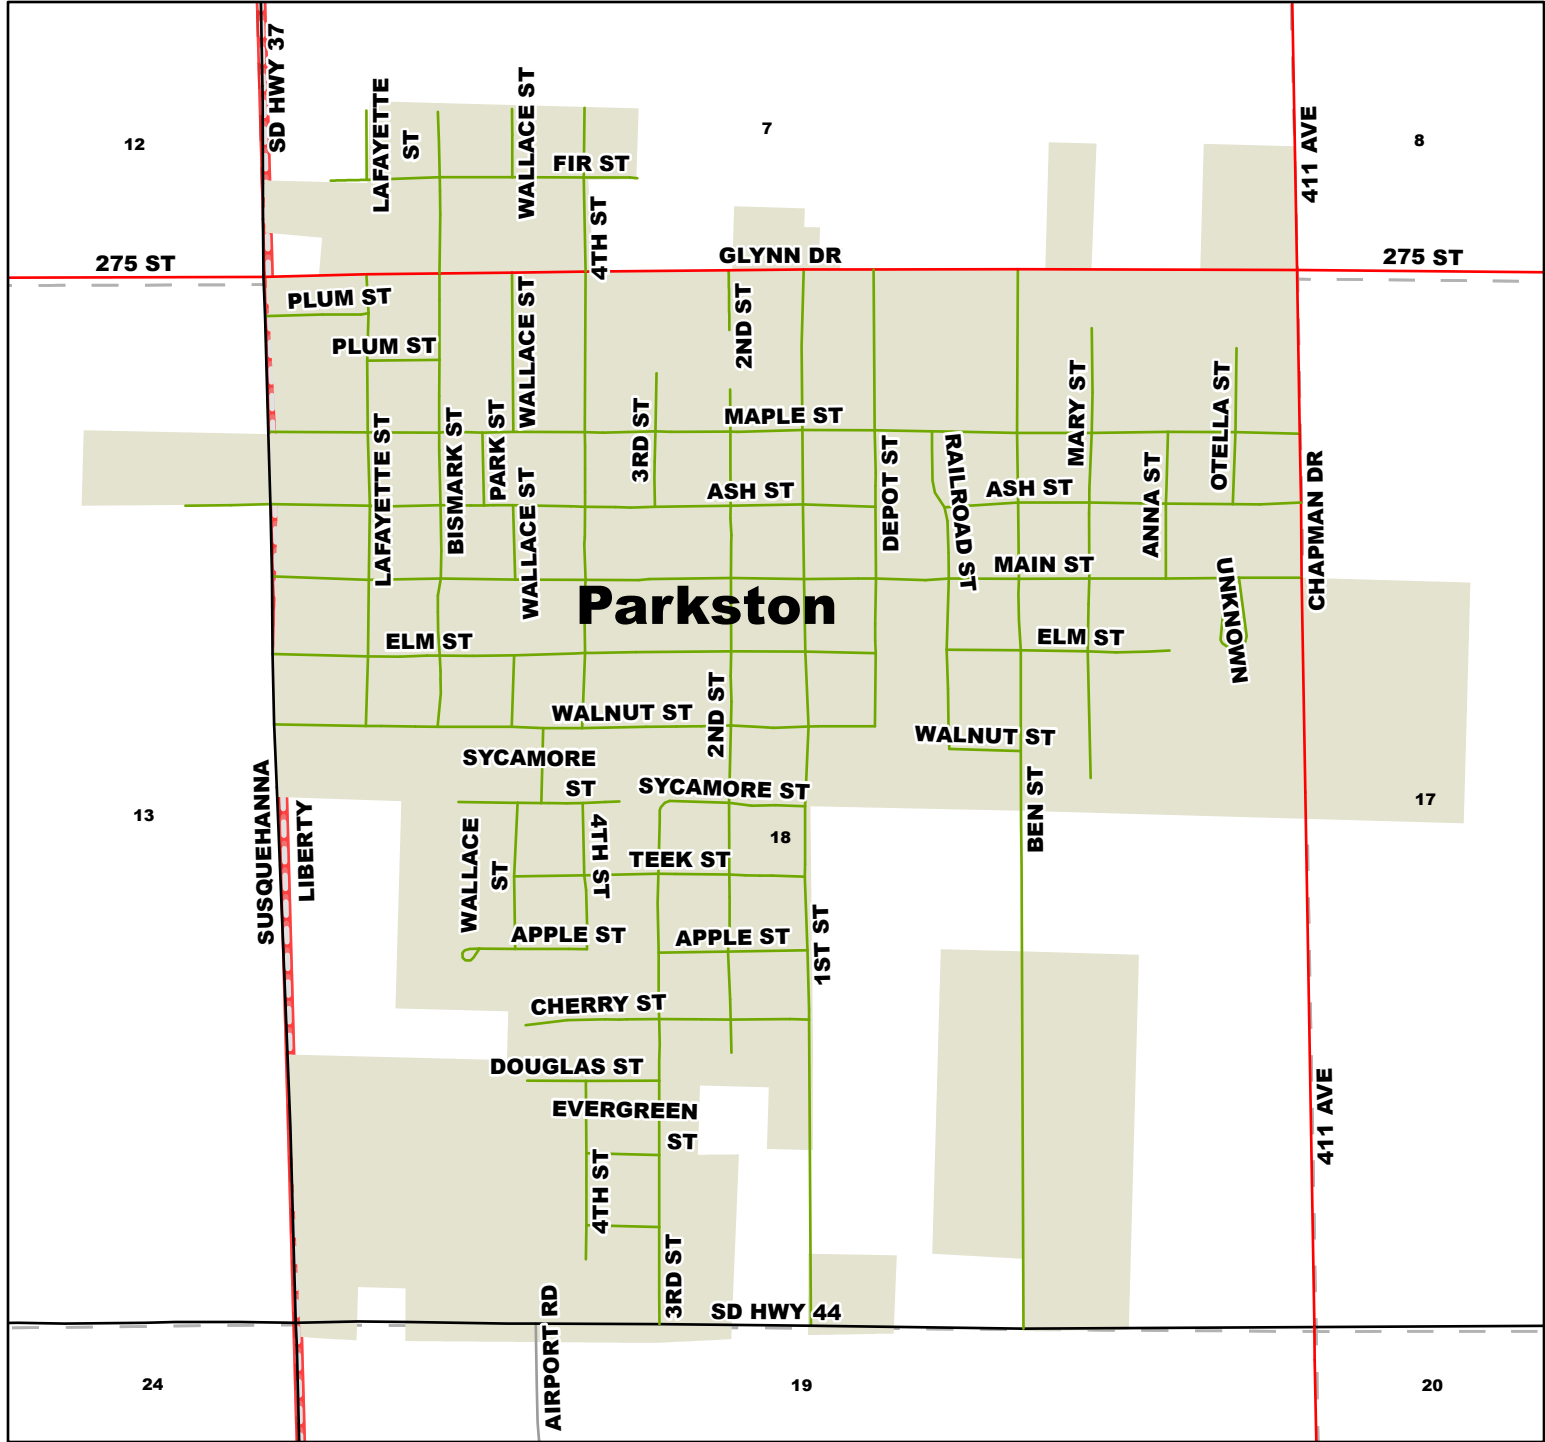

12

7

8

275 ST

275 ST

13

17

24

19

20