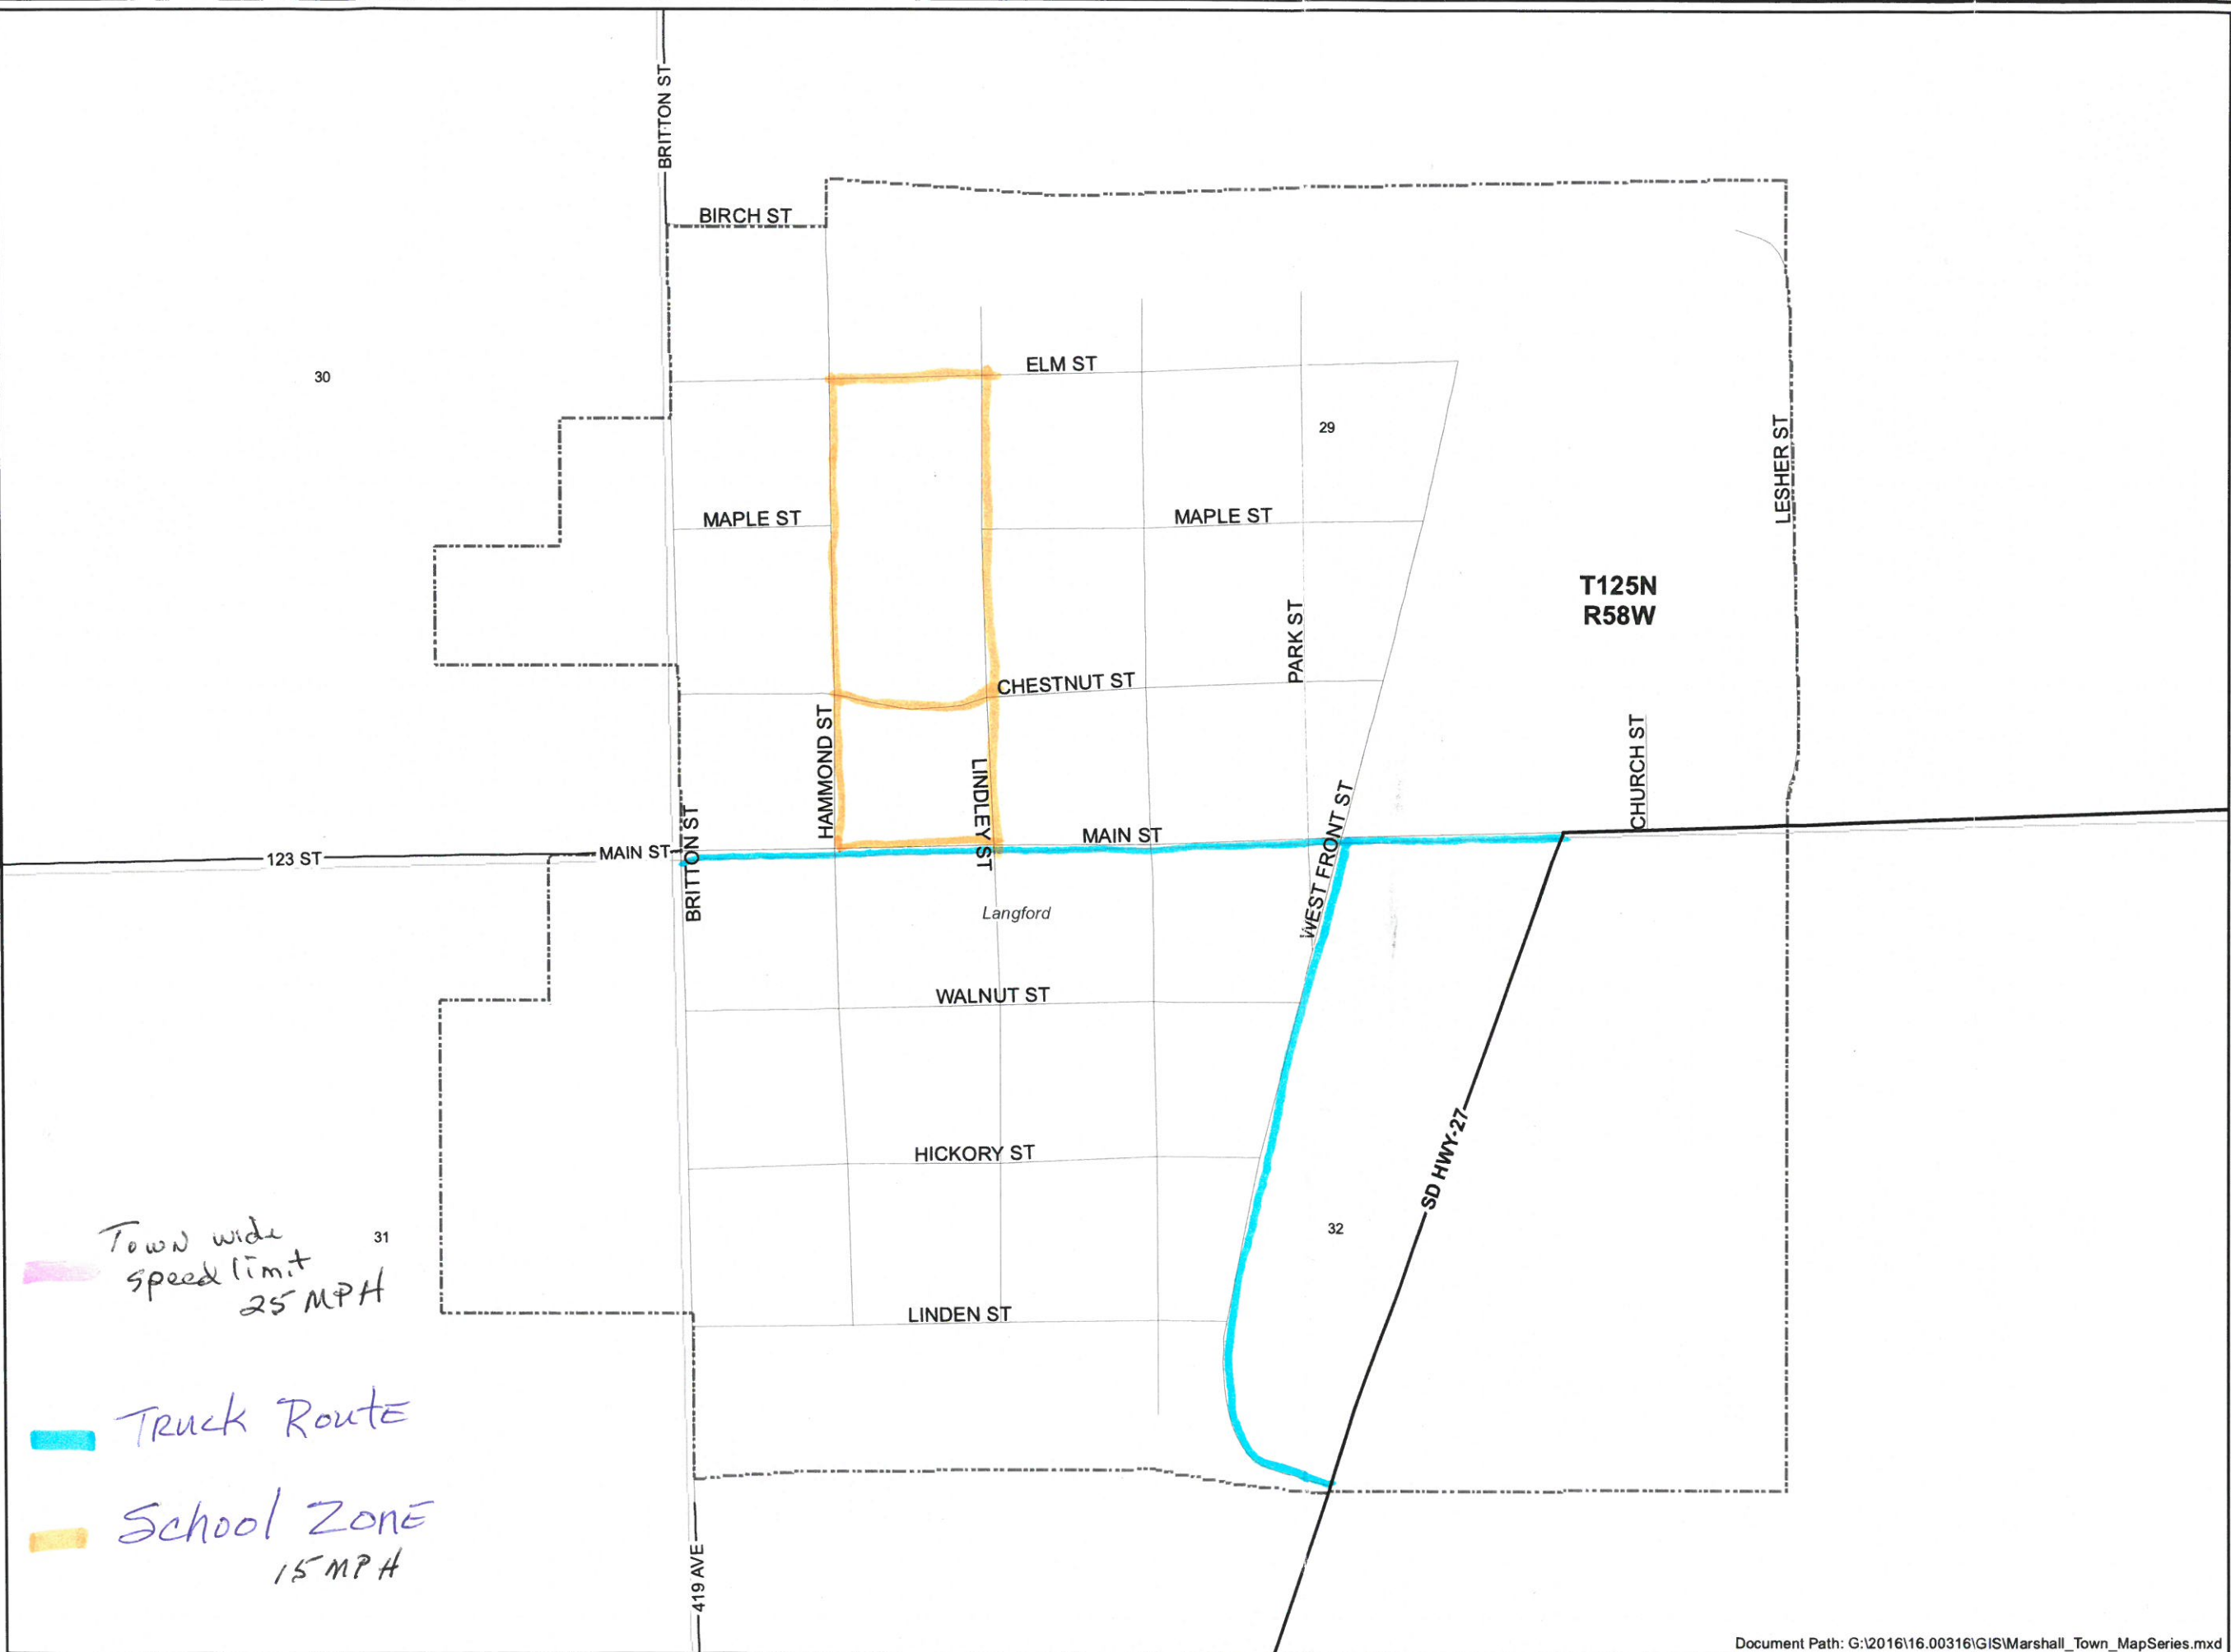

# Langford

Town Map  
Marshall County, SD

-  County
-  Townships
- Roads**
-  Interstate
-  State Highway System
-  Rural Roads
-  City Street
-  Not Attributed
-  Forest Service
-  Department of Defense
-  Bureau of Land Management
-  US Fish and Wildlife Service
-  National Park Service
-  Bureau of Indian Affairs
-  Bureau of Reclamation
-  Other Agencies

1:4,470

Town wide speed limit 25 MPH

Truck Route

School Zone 15 MPH