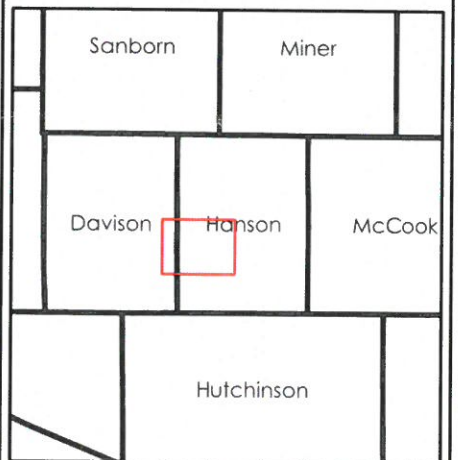

Rosedale

Township Map
Hanson County, SD

City Limits

Counties

Townships

Roads

State or Federal

County

Township

City

Scale 1:65,000

0 0.5 1 2 Miles