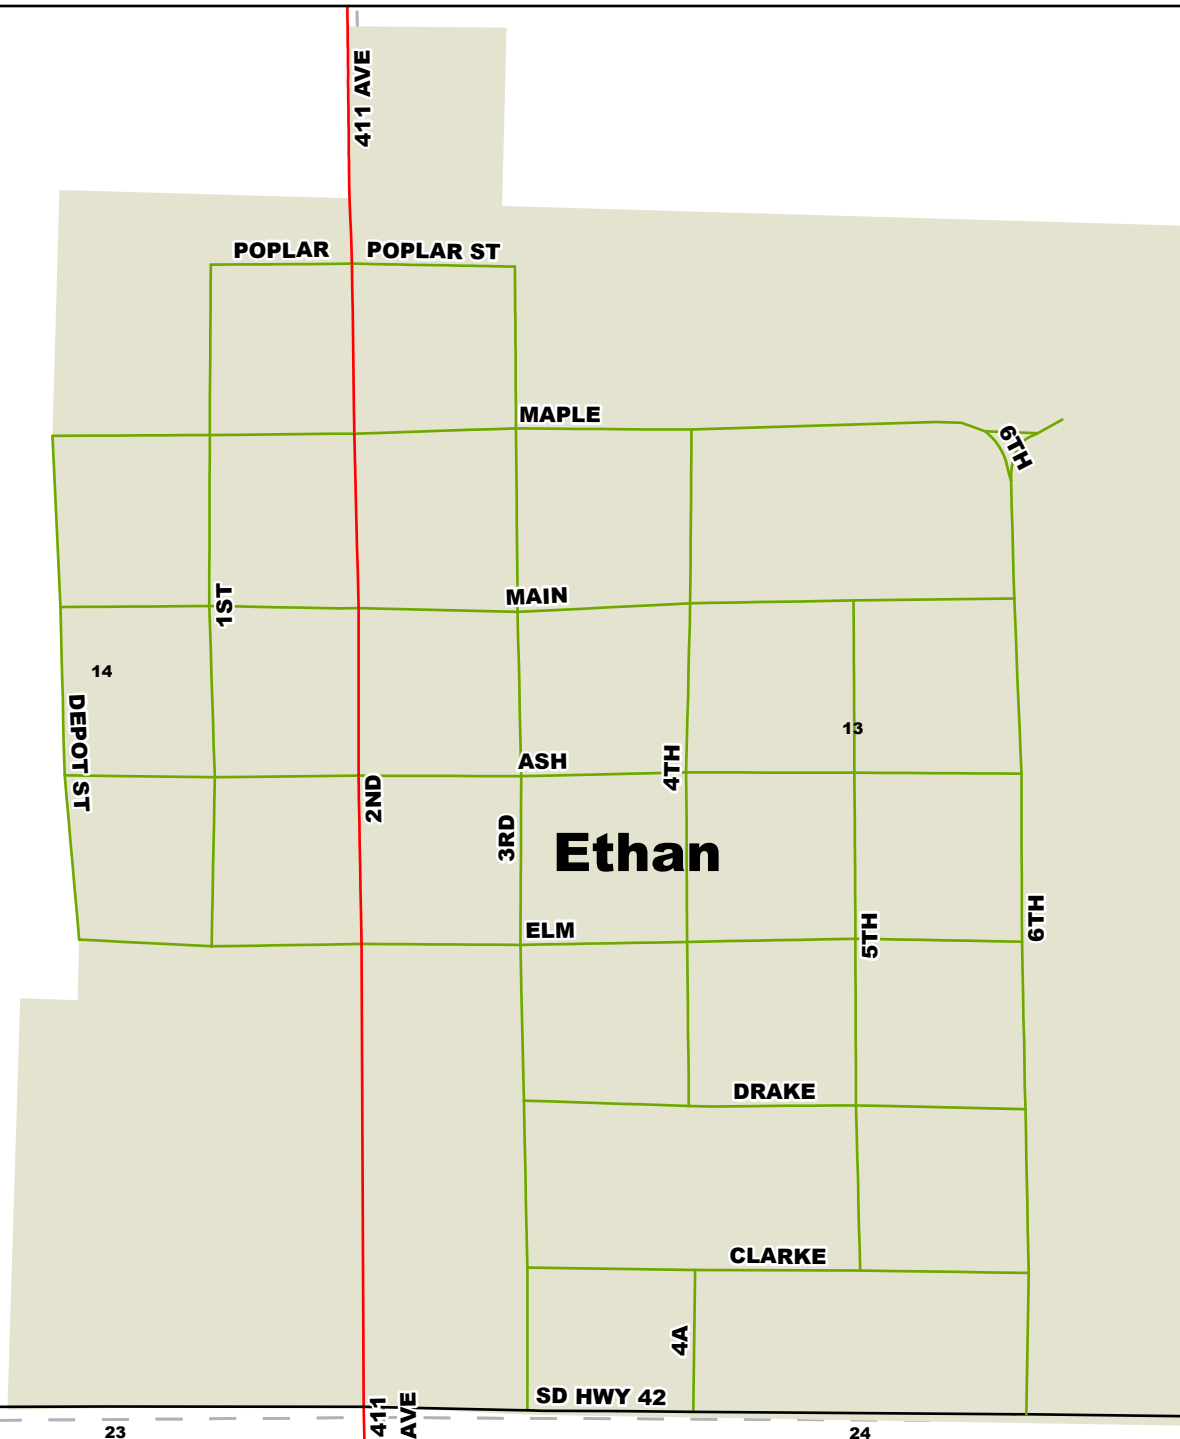

Ethan

Town Map
Davison County, SD

Boundaries

 Sections

 City

 Counties

Roads

 County Primary System

 City Street

 Other Roads

We listen. We solve.™