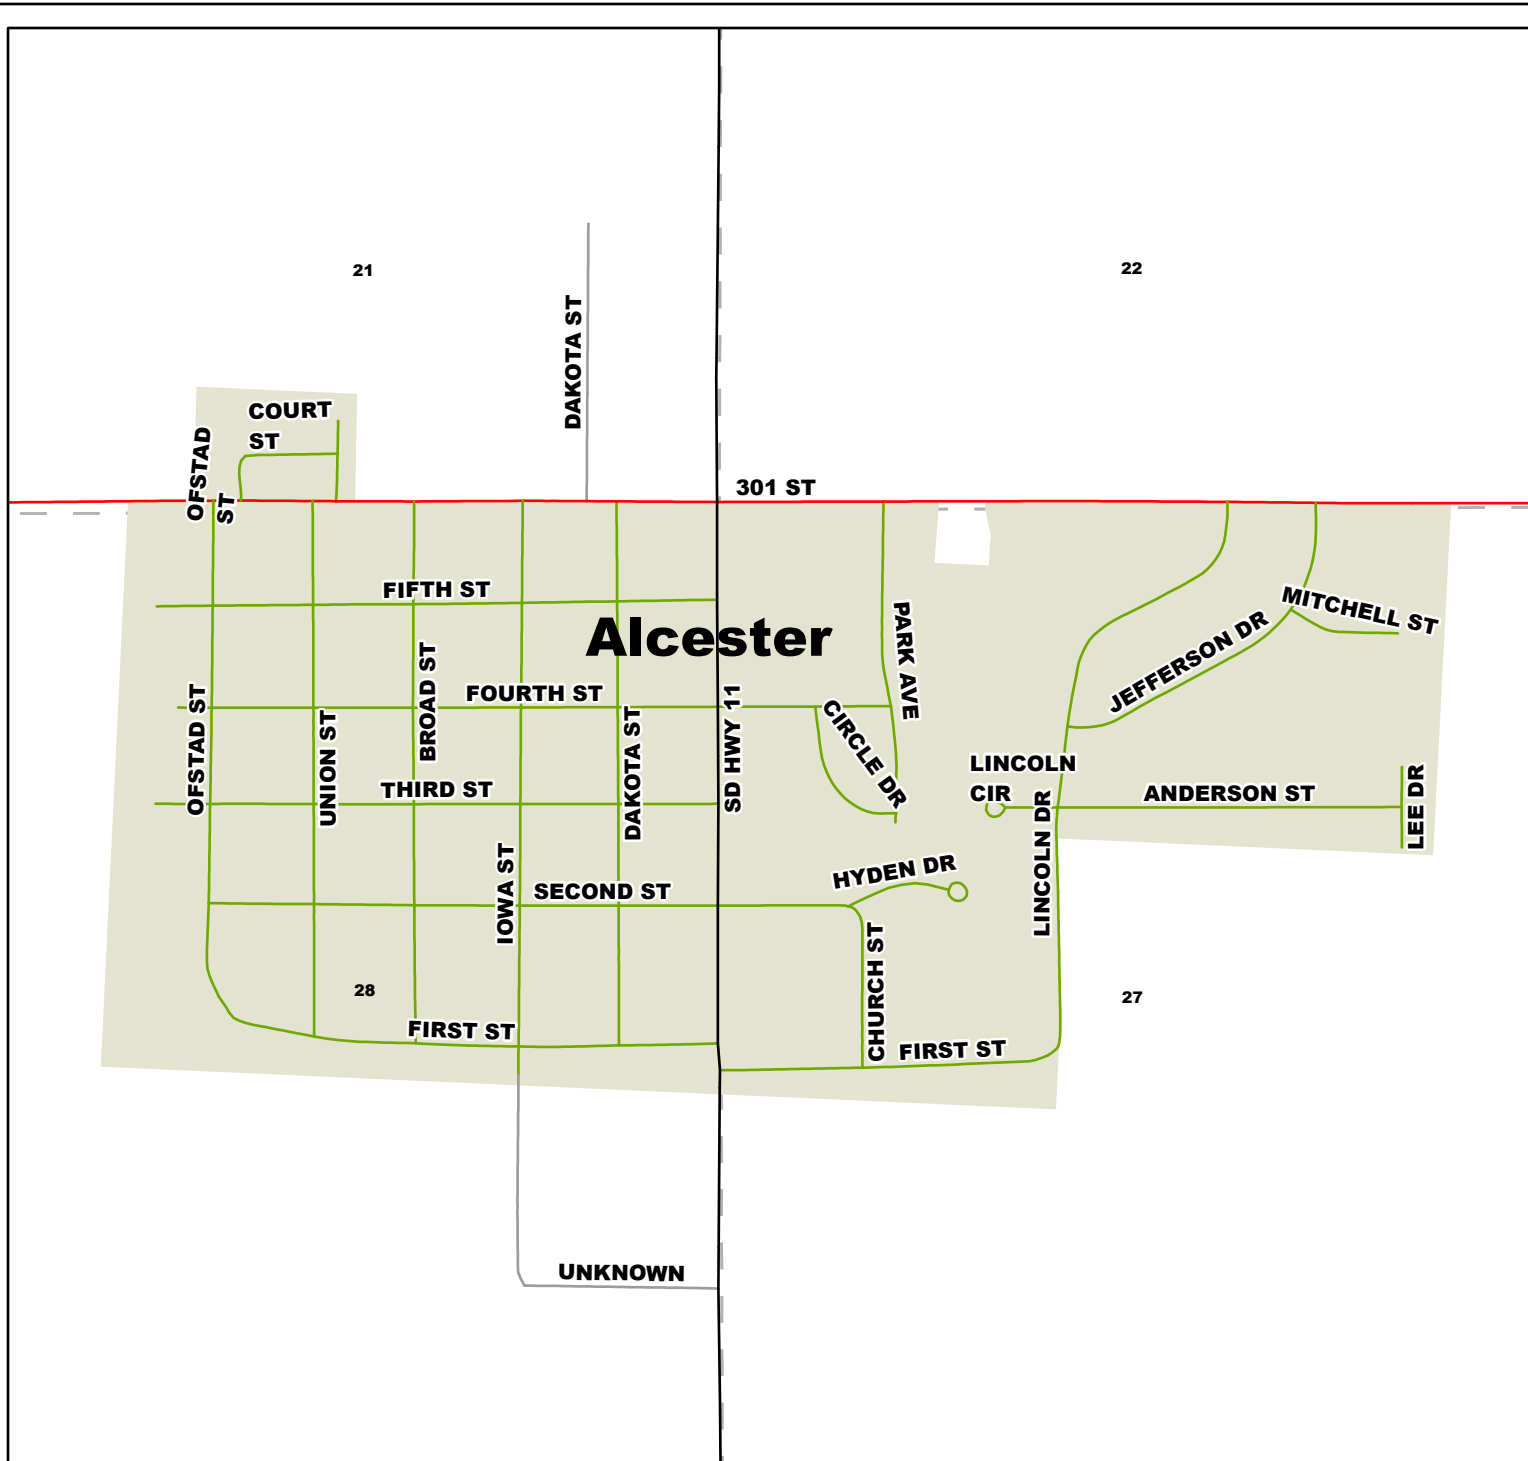

Alcester

Town Map
Union County, SD

Boundaries

 Sections

 City

 Counties

Roads

 County Primary System

 Township System

 City Street

 Other Roads

We listen. We solve.™