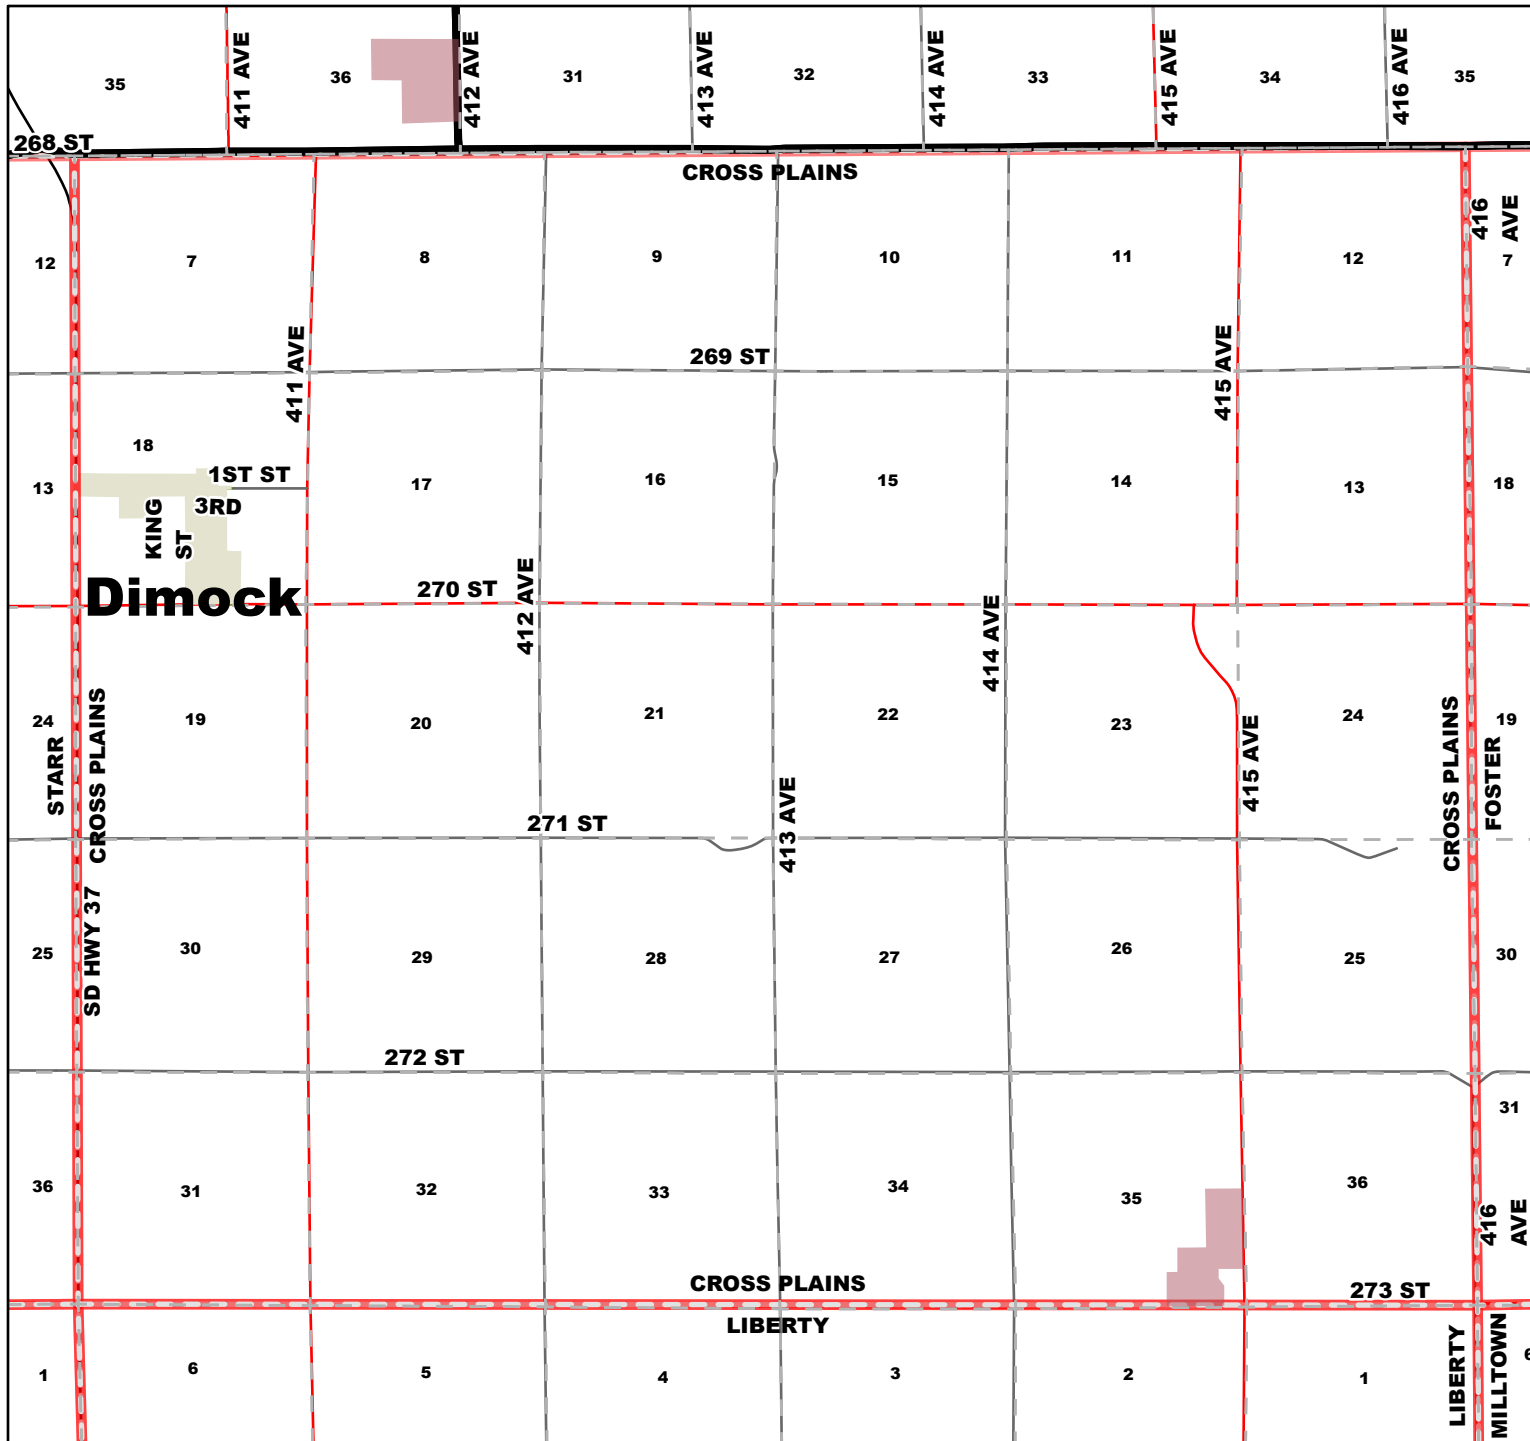

# Cross Plains Township Map

Hutchinson County, SD

**Boundaries**

- Sections
- Counties
- Townships
- City

**Protected Areas**

- U.S. Fish and Wildlife Service (FWS)

**Roads**

- County Primary System
- Township System
- City Street
- Other Roads